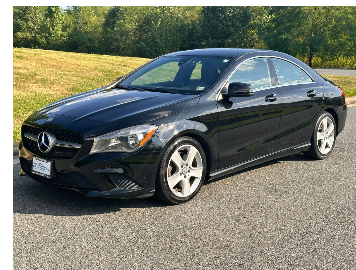

<http://www.ezautosalesva.com>

2015 Mercedes-Benz CLA-Class CLA 250 4MATIC Coupe 4D

Stock #: EZA5227 **VIN:** WDDSJ4GB5FN175138
Mileage: 75,622 **Engine:** 4-Cyl, Turbo, 2.0 Liter
Transmission: Automatic **Ext. Color:** Black

CITY: 24 mpg
HWY: 32 mpg

Gas MPG is based on
 EPA rating at time of
 manufacture.

COMFORT EQUIPMENT & ACCESSORIES

- | | |
|--------------------------|---------------------------|
| Keyless Entry | Stability Control |
| Power Steering | Knee Air Bags |
| Traction Control | 4-Cyl, Turbo, 2.0 Liter |
| SiriusXM Satellite | Power Windows |
| mbrace2 | Air Conditioning |
| AWD | ABS (4-Wheel) |
| Auto, 7-Spd Dbl Clutch | AM/FM/HD Radio |
| Alarm System | Dual Power Seats |
| Tilt & Telescoping Wheel | Hill Start Assist Control |
| Side Air Bags | Bluetooth Wireless |
| CD/MP3 (Single Disc) | Power Door Locks |
| Alloy Wheels | F&R Head Curtain Air Bags |
| harman/kardon Sound | |
| Daytime Running Lights | |
| Dual Air Bags | |