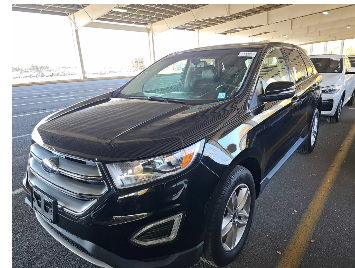

Business Hours

Monday 10:00 AM - 7:00 PM
Tuesday 10:00 AM - 7:00 PM
Wednesday 10:00 AM - 7:00 PM
Thursday 10:00 AM - 7:00 PM
Friday 10:00 AM - 7:00 PM
Saturday 10:00 AM - 7:00 PM

Call For Details: (540) 688-2758

GOOD or BAD Credits, Low Financing Available!

Prices for this vehicle as equipped do not include charges such as: License, Title, Registration Fees, State or Local Taxes, Finance Charges, Credit Investigation, Optional Credit Insurance, Physical damage or Liability Insurance, or Delivery Fees.