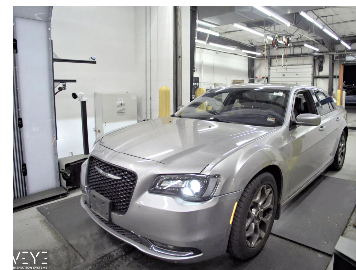

<http://www.ezautosalesva.com>

2015 Chrysler 300 300S Sedan 4D

Stock #: EZA5421 **VIN:** 2C3CCAGG7FH781699
Mileage: 111,339 **Engine:** V6, 3.6 Liter
Transmission: Automatic **Ext. Color:** Silver

CITY: 18 mpg
HWY: 27 mpg

Gas MPG is based on EPA rating at time of manufacture.

COMFORT EQUIPMENT & ACCESSORIES

- | | |
|--------------------------|------------------------------|
| Dual Air Bags | Electronic Stability Control |
| Anti-Theft System | Daytime Running Lights |
| ABS (4-Wheel) | Automatic, 8-Spd |
| Traction Control | AM/FM Stereo |
| Keyless Entry | Premium Wheels 19"+ |
| Power Door Locks | Heated Seats |
| Power Windows | Hill Start Assist Control |
| SiriusXM Satellite | F&R Head Curtain Air Bags |
| KEYLESS-GO | Dual Power Seats |
| Side Air Bags | BeatsAudio Premium Sound |
| AWD | Knee Air Bags |
| Fog Lights | Air Conditioning |
| Leather | V6, 3.6 Liter |
| Backup Camera | Power Steering |
| Tilt & Telescoping Wheel | Cruise Control |